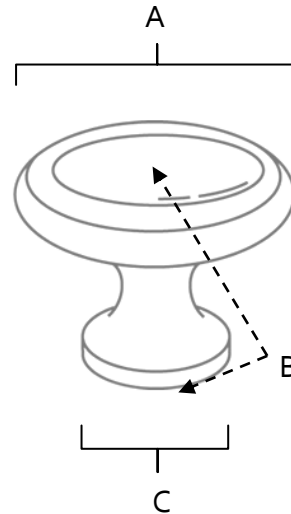

SPECIFICATIONS

**TRADITIONAL
KNOBS**

FEATURES

Traditional styling
Multiple finishes
Concealed installation

WARRANTY

Limited lifetime

FINISHES

Antique English (AE)
Antique English Matte (AEM)
Barcelona (BARC)
Bronze (BRZ)
Chocolate Bronze (CHBRZ)
Matte Black (MB)
Polished Antique (PA)
Polished Brass (PB)
Polished Chrome (PC)
Polished Nickel (PN)
Satin Nickel (SN)

MATERIAL

Brass

Item#	A	B	C
A1160	1 1/2"	1"	11/16"
A1161	1 3/4"	1 1/8"	13/16"

KEY:

A - Length and Width
B - Projection
C - Mount Length and Width

NOTE: Dimensions and specifications are subject to change without notice.