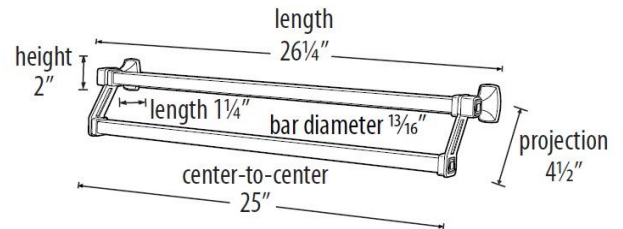

SPECIFICATIONS

CUBE DOUBLE TOWEL BAR

FEATURES

Contemporary styling
Multiple finishes
Concealed installation

WARRANTY

Limited lifetime

FINISHES

Polished Brass (PB)
Polished Brass/Non-lacquered (PB/NL)
Polished Chrome (PC)
Bronze (BRZ)
Chocolate Bronze (CHBRZ)
Polished Nickel (PN)
Satin Nickel (SN)

MATERIAL

Brass

PRODUCT SHEET

Item#

A6525-25

A6525-31

NOTE: Dimensions and specifications are subject to change without notice.