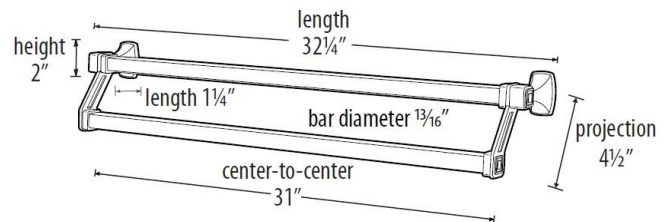

SPECIFICATIONS

CUBE DOUBLE TOWEL BAR

FEATURES

Contemporary styling
Multiple finishes
Concealed installation

WARRANTY

Limited lifetime

FINISHES

Polished Brass (PB)
Polished Brass/Non-lacquered (PB/NL)
Polished Chrome (PC)
Bronze (BRZ)
Chocolate Bronze (CHBRZ)
Polished Nickel (PN)
Satin Nickel (SN)

MATERIAL

Brass

PRODUCT SHEET

Item#

A6525-25

A6525-31

NOTE: Dimensions and specifications are subject to change without notice.