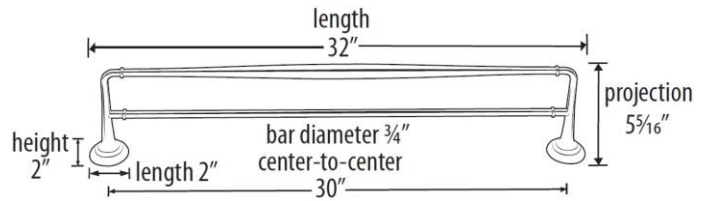

SPECIFICATIONS

**CHARLIE'S COLLECTION
DOUBLE TOWEL BAR**

FEATURES

- Transitional styling
- Multiple finishes
- Concealed installation

WARRANTY

Limited lifetime

FINISHES

- Polished Brass (PB)
- Polished Brass/Non-lacquered (PB/NL)
- Polished Chrome (PC)
- Barcelona (BARC)
- Bronze (BRZ)
- Chocolate Bronze (CHBRZ)
- Polished Nickel (PN)
- Satin Brass (SB)
- Satin Nickel (SN)

MATERIAL

Brass

Item#

- A6725-24**
- A6725-30**

NOTE: Dimensions and specifications are subject to change without notice.