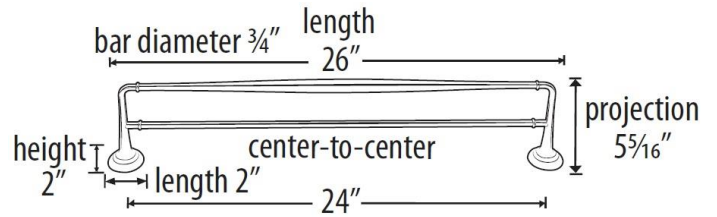

SPECIFICATIONS

**CHARLIE'S COLLECTION
DOUBLE TOWEL BAR**

FEATURES

- Transitional styling
- Multiple finishes
- Concealed installation

WARRANTY

Limited lifetime

FINISHES

- Polished Brass (PB)
- Polished Brass/Non-lacquered (PB/NL)
- Polished Chrome (PC)
- Barcelona (BARC)
- Bronze (BRZ)
- Chocolate Bronze (CHBRZ)
- Polished Nickel (PN)
- Satin Brass (SB)
- Satin Nickel (SN)

MATERIAL

Brass

Item#

- A6725-24**
- A6725-30**

NOTE: Dimensions and specifications are subject to change without notice.