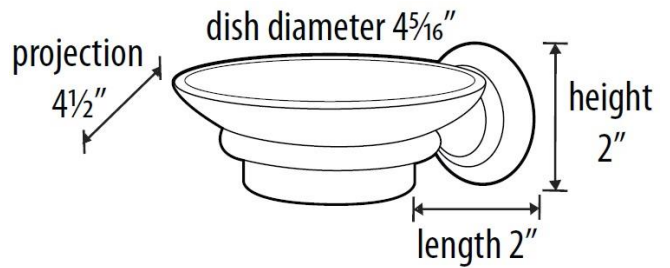

SPECIFICATIONS

CHARLIE'S COLLECTION
SOAP HOLDER WITH DISH

FEATURES

Transitional styling
Multiple finishes
Concealed installation

WARRANTY

Limited lifetime

FINISHES

Polished Brass (PB)
Polished Brass/Non-lacquered (PB/NL)
Polished Chrome (PC)
Barcelona (BARC)
Bronze (BRZ)
Chocolate Bronze (CHBRZ)
Polished Nickel (PN)
Satin Brass (SB)
Satin Nickel (SN)

MATERIAL

Brass

Item#

A6730

NOTE: Dimensions and specifications are subject to change without notice.