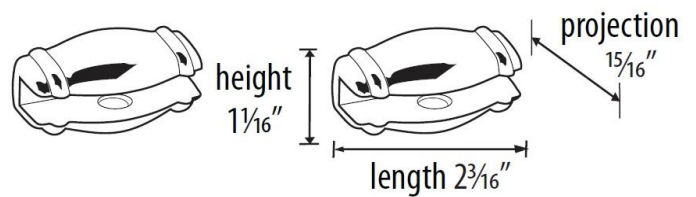

SPECIFICATIONS

**CHARLIE'S COLLECTION
SHELF BRACKETS**

FEATURES

Transitional styling
Multiple finishes
Concealed installation

WARRANTY

Limited lifetime

FINISHES

Polished Brass (PB)
Polished Brass/Non-lacquered (PB/NL)
Polished Chrome (PC)
Barcelona (BARC)
Bronze (BRZ)
Chocolate Bronze (CHBRZ)
Polished Nickel (PN)
Satin Brass (SB)
Satin Nickel (SN)