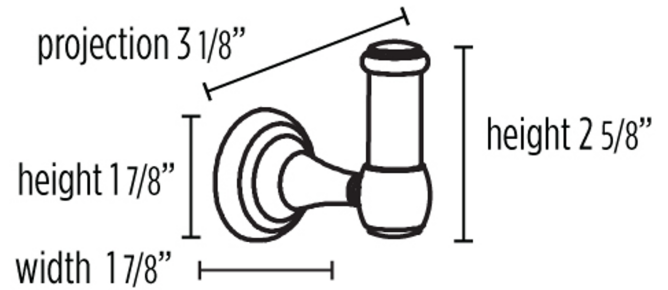

PRODUCT SHEET

SPECIFICATIONS

Acrylic Royale
Robe Hook

FEATURES

Modern styling
Multiple finishes
Concealed installation

WARRANTY

Limited lifetime

FINISHES