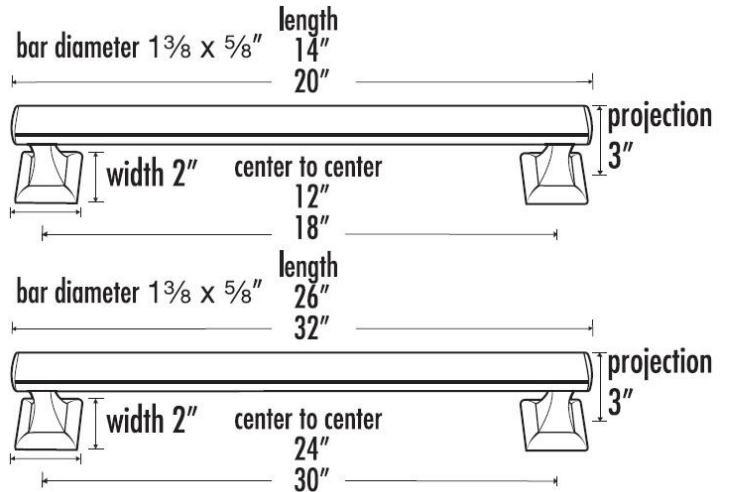

SPECIFICATIONS

MANHATTAN
TOWEL BAR

FEATURES

- Modern styling
- Multiple finishes
- Concealed installation

WARRANTY

Limited lifetime

FINISHES

- Polished Brass/Non-lacquered (PB/NL)
- Polished Chrome (PC)
- Bronze (BRZ)
- Polished Nickel (PN)
- Satin Nickel (SN)

MATERIAL

Brass

Item#

- A7420-12
- A7420-18
- A7420-24
- A7420-30

NOTE: Dimensions and specifications are subject to change without notice.