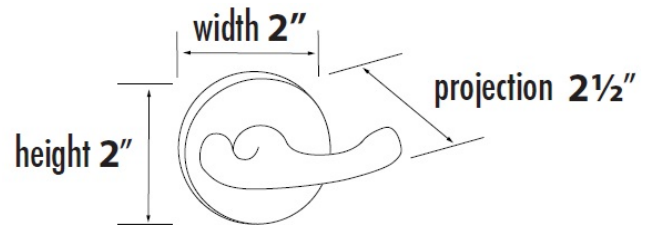

SPECIFICATIONS

CONTEMPORARY I
DOUBLE ROBE HOOK

FEATURES

Modern styling
Multiple finishes
Concealed installation

WARRANTY

Limited lifetime

FINISHES

Polished Brass/Non-lacquered (PB/NL)
Polished Chrome (PC)
Bronze (BRZ)
Matte Black (MB)
Polished Nickel (PN)
Satin Brass (SB)
Satin Nickel (SN)