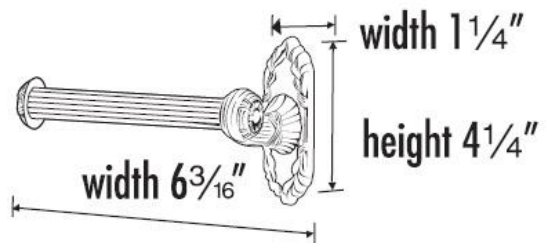

**SPECIFICATIONS**

**RIBBON & REED**  
SINGLE POST TISSUE HOLDER

**FEATURES**

- Traditional styling
- Multiple finishes
- Concealed installation

**WARRANTY**

Limited lifetime

**FINISHES**

- Polished Brass (PB)
- Polished Brass/Non-lacquered (PB/NL)
- Polished Antique (PA)
- Satin Nickel (SN)

**MATERIAL**

Brass

**Item#**

- A8566L
- A8566R

NOTE: Dimensions and specifications are subject to change without notice.