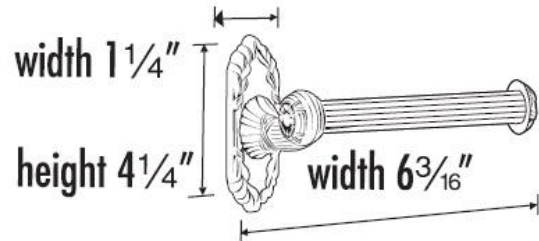

**SPECIFICATIONS**

**RIBBON & REED**  
SINGLE POST TISSUE HOLDER

**FEATURES**

- Traditional styling
- Multiple finishes
- Concealed installation

**WARRANTY**

Limited lifetime

**FINISHES**

- Polished Brass (PB)
- Polished Brass/Non-lacquered (PB/NL)
- Polished Antique (PA)
- Satin Nickel (SN)

**MATERIAL**

Brass

**Item#**

- A8566L
- A8566R

NOTE: Dimensions and specifications are subject to change without notice.