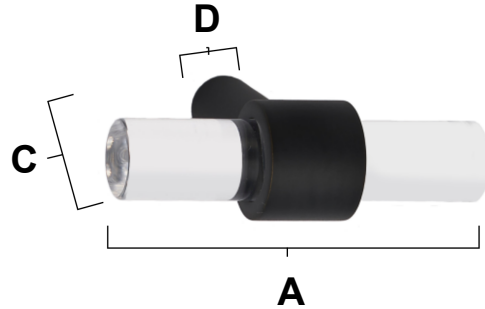

**PRODUCT SHEET**

**SPECIFICATIONS**

**Acrylic Contemporary Knob**

**FEATURES**

- Contemporary styling
- Multiple finishes
- Concealed installation

**WARRANTY**

Limited lifetime

**FINISHES**

- Polished Brass (PB)
- Polished Brass/Non-lacquered (PB/NL)
- Polished Chrome (PC)
- Matte Black (MB)
- Satin Brass (SB)
- Polished Nickel (PN)
- Satin Nickel (SN)

**MATERIAL**

Brass

Item#	A	B	C	D
<b>A860-45</b>	1 3/4"	1/2"	1 3/8"	5/16"

**KEY:**

- A - Length
- B - Width
- C - Projection
- D - Base Width

NOTE: Dimensions and specifications are subject to change without notice.