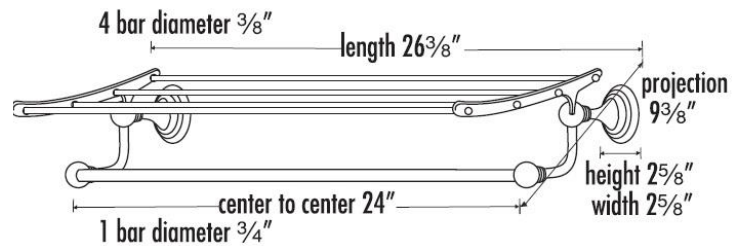

**SPECIFICATIONS**

**EMBASSY  
TOWEL RACK**

**FEATURES**

Traditional styling  
Multiple finishes  
Concealed installation

**WARRANTY**

Limited lifetime

**FINISHES**

Polished Brass (PB)  
Polished Brass/Non-lacquered (PB/NL)  
Polished Chrome (PC)  
Antique English (AE)  
Antique English Matte (AEM)  
Barcelona (BARC)  
Bronze (BRZ)  
Chocolate Bronze (CHBRZ)  
Polished Nickel (PN)  
Satin Nickel (SN)

**MATERIAL**

Brass

**Item#**

**A9026-24**

NOTE: Dimensions and specifications are subject to change without notice.