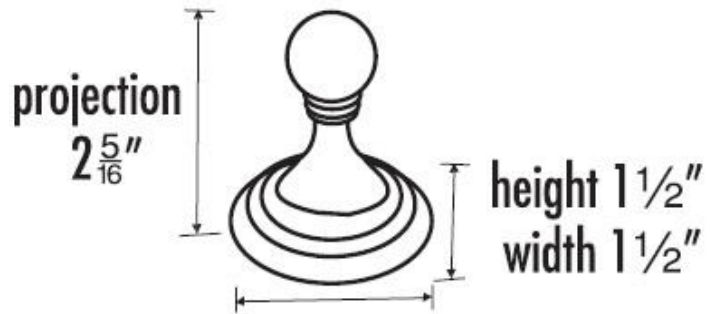

SPECIFICATIONS

EMBASSY
ROBE HOOK

FEATURES

- Traditional styling
- Multiple finishes
- Concealed installation

WARRANTY

Limited lifetime

FINISHES

- Polished Brass (PB)
- Polished Brass/Non-lacquered (PB/NL)
- Polished Chrome (PC)
- Antique English (AE)
- Antique English Matte (AEM)
- Barcelona (BARC)
- Bronze (BRZ)
- Chocolate Bronze (CHBRZ)
- Polished Nickel (PN)
- Satin Nickel (SN)

MATERIAL

Brass

Item#

A9080

NOTE: Dimensions and specifications are subject to change without notice.