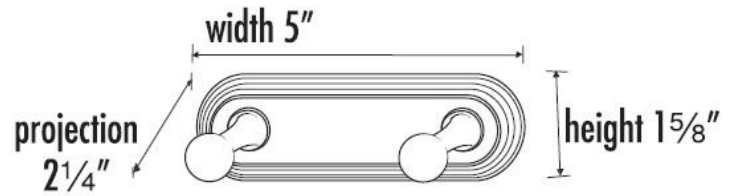

SPECIFICATIONS

EMBASSY
DOUBLE ROBE HOOK

FEATURES

Traditional styling
Multiple finishes
Concealed installation

WARRANTY

Limited lifetime

FINISHES

Polished Brass (PB)
Polished Brass/Non-lacquered (PB/NL)
Polished Chrome (PC)
Antique English (AE)
Antique English Matte (AEM)
Barcelona (BARC)
Bronze (BRZ)
Chocolate Bronze (CHBRZ)
Polished Nickel (PN)
Satin Nickel (SN)