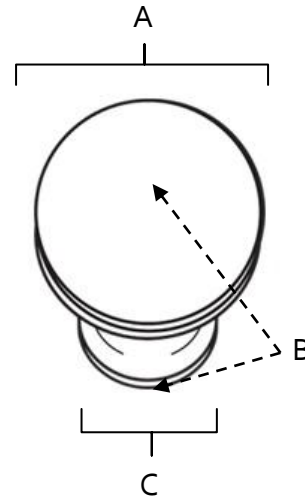

**SPECIFICATIONS**

**KNOBS**

**FEATURES**

Transitional styling  
Multiple finishes  
Concealed installation

**WARRANTY**

Limited lifetime

**FINISHES**

Polished Chrome (PC)  
Polished Nickel (PN)  
Satin Nickel (SN)

**MATERIAL**

Brass

Item#	A	B	C
<b>A930-1</b>	1"	1"	3/4"
<b>A930-18</b>	1 1/8"	1 1/8"	7/8"
<b>A930-38</b>	1 3/8"	1 3/8"	1"

**KEY:**

- A - Length and Width
- B - Projection
- C - Mount Length and Width

NOTE: Dimensions and specifications are subject to change without notice.