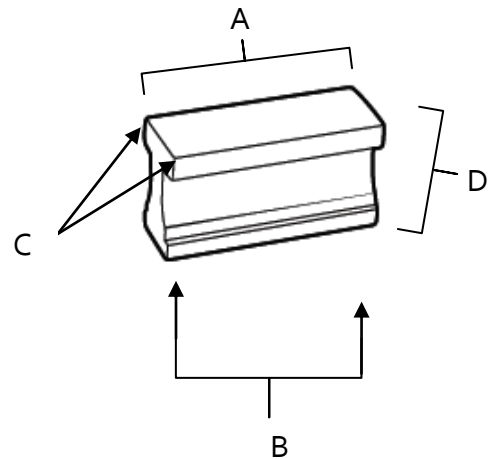

SPECIFICATIONS

**LINEAR
TAB PULLS**

FEATURES

- Modern styling
- Multiple finishes
- Concealed installation

WARRANTY

Limited lifetime

FINISHES

- Bronze (BRZ)
- Matte Black (MB)
- Polished Brass (PB)
- Polished Brass/Non-Lacquered (PB/NL)
- Polished Chrome (PC)
- Polished Nickel (PN)
- Satin Brass (SB)
- Satin Nickel (SN)

MATERIAL

Brass

Item#	A	B	C	D
A965	1"	3/4"	5/8"	7/8"

KEY:

- A - Overall Length
- B - Center to Center
- C - Width
- D - Projection

NOTE: Dimensions and specifications are subject to change without notice.

T 818.882.6028 F 818.700.1540 www.alnoinc.com