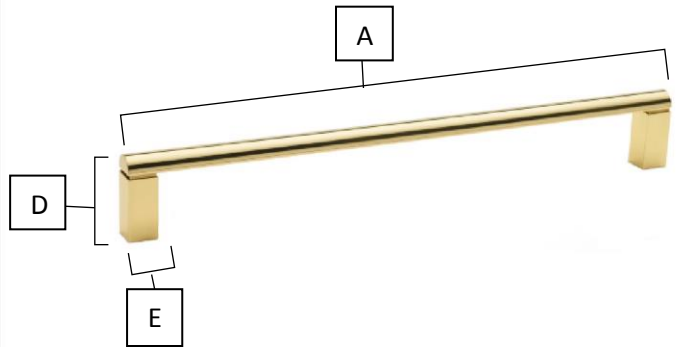

**SPECIFICATIONS**

**VOGUE**  
APPLIANCE PULL

**FEATURES**

Modern styling  
Multiple finishes  
Concealed installation

**WARRANTY**

Limited lifetime

**FINISHES**

Matte Black (MB)  
Polished Brass (PB)  
Polished Brass/ No Lacquer (PB/NL)  
Polished Chrome (PC)  
Polished Nickel (PN)  
Satin Brass (SB)  
Satin Nickel (SN)

**MATERIAL**

Brass

Item#	A	B	C	D	E
D430-12	12 5/8"	12"	5/8"	1 3/4"	5/8"
D430-18	18 5/8"	18"	5/8"	1 3/4"	5/8"

**KEY:**

A - Overall Length  
B - Center to Center  
C - Handle Width  
D - Projection  
E - Base Width