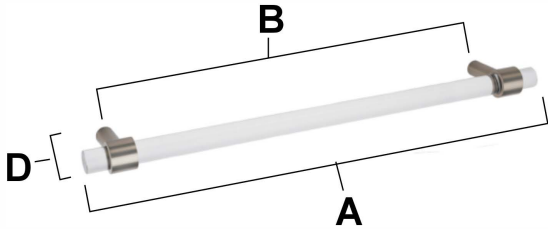

PRODUCT SHEET

SPECIFICATIONS

Acrylic Contemporary

FEATURES

- Contemporary styling
- Multiple finishes
- Concealed installation

WARRANTY

Limited lifetime

FINISHES

- Polished Brass (PB)
- Polished Brass/Non-lacquered (PB/NL)
- Polished Chrome (PC)
- Matte Black (MB)
- Satin Brass (SB)
- Polished Nickel (PN)
- Satin Nickel (SN)

MATERIAL

Brass

**NOT RECOMENDED
FOR APPLIANCES
ACRYLIC WILL BREAK**

Item#	A	B	C	D	E
D86o-12	14"	12"	5/8"	2 1/4"	1/2"
D86o-18	20"	18"	5/8"	2 1/4"	1/2"

KEY:

- A - Overall Length
- B - Center to Center
- C - Handle Width
- D - Projection
- E - Mount Length and Width

NOTE: Dimensions and specifications are subject to change without notice.