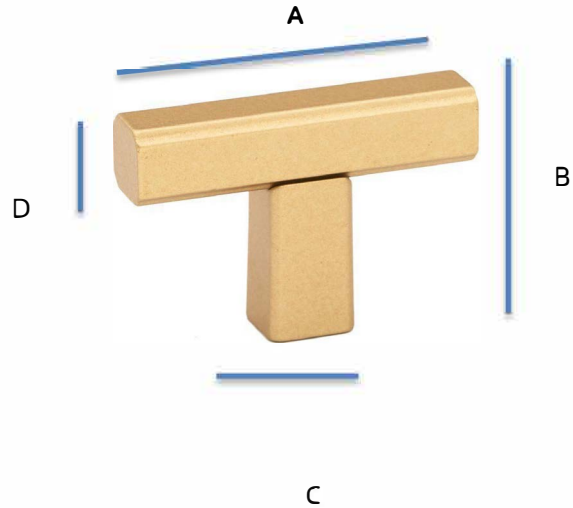

SPECIFICATIONS

**QUADRATO**

T-knob Smooth Bar

**FEATURES**

Modern styling  
Multiple finishes  
Concealed installation

**WARRANTY**

Limited lifetime

**FINISHES**

Champagne (CHP)  
Champagne/Matte Black (CHP/MB)  
Matte Black (MB)  
Matte Nickel (MN)  
Matte Nickel/Matte Black (MN/MB)

**MATERIAL**

Aluminum – Made in Italy

Item#	A	B	C	D
A2805	1 3/4"	1 3/16"	7/16"	7/16"

**KEY:**

A → Overall Length  
B → Projection  
C → Base  
D → Width

NOTE: Dimensions and specifications are subject to change without notice.