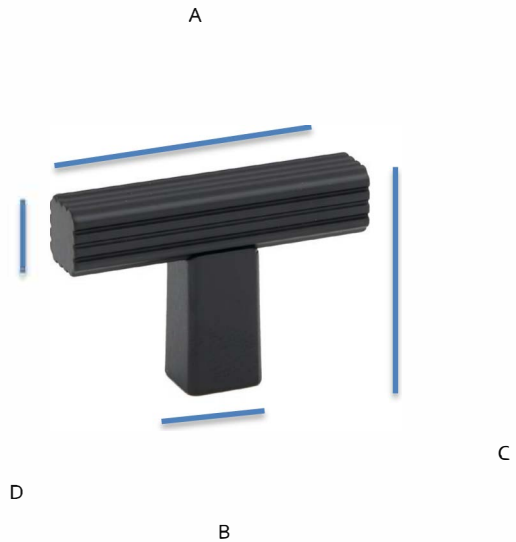

SPECIFICATIONS

Quadrato
T-knob Grooved Bar

FEATURES

- Modern styling
- Multiple finishes
- Concealed installation

WARRANTY

Limited lifetime

FINISHES

- Champagne (CHP)
- Champagne/Matte Black (CHP/MB)
- Matte Black (MB)
- Matte Nickel (MN)
- Matte Nickel/Matte Black (MN/MB)

MATERIAL

Aluminum – Made in Italy

Item#	A	B	C	D
A2905	1 3/4"	7/16"	1 3/16"	7/16"

KEY:

- A Overall Length
- B Base
- C Projection
- D Width

NOTE: Dimensions and specifications are subject to change without notice.