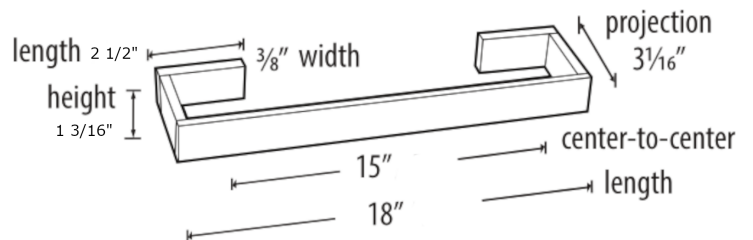

**SPECIFICATIONS**

**LINEAR**

Towel Bars

**A6420-12-SN**  
12" TOWEL BAR

A6420-12  
12" TOWEL BAR

A6420-18  
18" TOWEL BAR

A6420-24  
24" TOWEL BAR

**FEATURES**