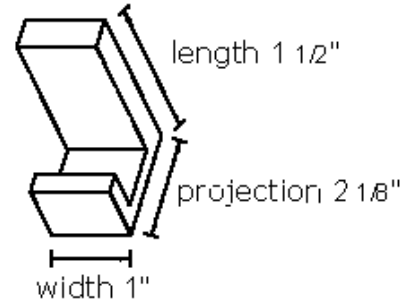

**SPECIFICATIONS**

**LINEAR**

Robe Hook

**A6482-MB**  
2 1/8" ROBE HOOK

**FEATURES**

Contemporary styling  
Multiple finishes

**WARRANTY**

Limited lifetime