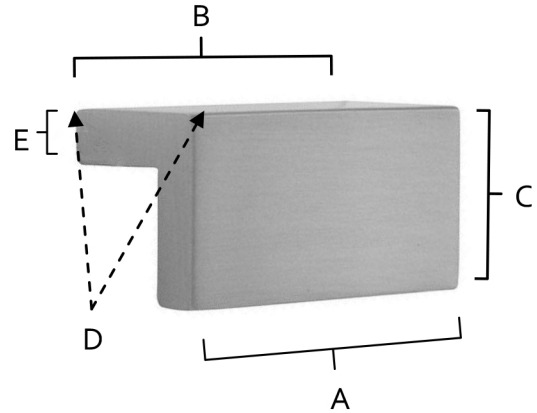

**SPECIFICATIONS**

**TAB PULLS**  
PULLS

**FEATURES**

- Modern styling
- Multiple finishes
- Concealed installation

**WARRANTY**

Limited lifetime

**FINISHES**

- Bronze (BRZ)
- Matte Black (MB)
- Polished Brass (PB)
- Polished Brass/Non-Lacquered (PB/NL)
- Polished Chrome (PC)
- Polished Nickel (PN)
- Satin Brass (SB)
- Satin Nickel (SN)

**MATERIAL**

Brass

Item#	A	B	C	D	E
A960-6	6 1/2"	6"	1"	7/8"	1/4"

**KEY:**

- A - Overall Length
- B - Center to Center
- C - Width
- D - Projection
- E - Mount Width

NOTE: Dimensions and specifications are subject to change without notice.