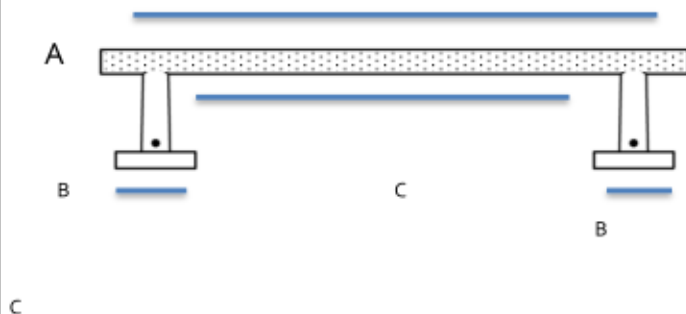

SPECIFICATIONS

Vita Bella
TOWEL BAR

FEATURES

- Modern styling
- Multiple finishes
- Concealed installation

WARRANTY

Limited lifetime

FINISHES

- Champagne (CHP)
- Champagne/Matte Black (CHP/MB)
- Matte Black (MB)
- Matte Nickel (MN)
- Matte Nickel/Matte Black (MN/MB)

MATERIAL

Aluminum – Made in Italy

PRODUCT SHEET

Item#	A	B	C	D
A9420-8	10 3/4"	3 1/8"	2"	8"
A9420-12	14 3/4"	3 1/8"	2"	12"
A9420-18	20 3/4"	3 1/8"	2"	18"
A9420-24	26 3/4"	3 1/8"	2"	24"

KEY:

- A - Overall Length
- B - Projection
- C - Base Width
- D - Center to Center