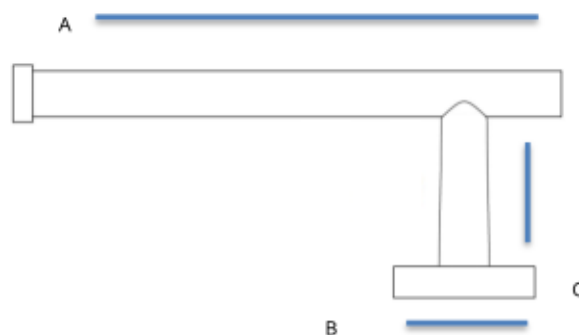

PRODUCT SHEET

SPECIFICATIONS

Vita Bella
TISSUE HOLDER

FEATURES

- Modern styling
- Multiple finishes
- Concealed installation

WARRANTY

Limited lifetime

FINISHES

- Champagne (CHP)
- Champagne/Matte Black (CHP/MB)
- Matte Black (MB)
- Matte Nickel (MN)
- Matte Nickel/Matte Black (MN/MB)

MATERIAL

Aluminum – Made in Italy

Item#	A	B	C
A9366L	7 13/16"	2"	3 1/4"

KEY:

- A - Overall Length
- B - Base Width
- C - Projection